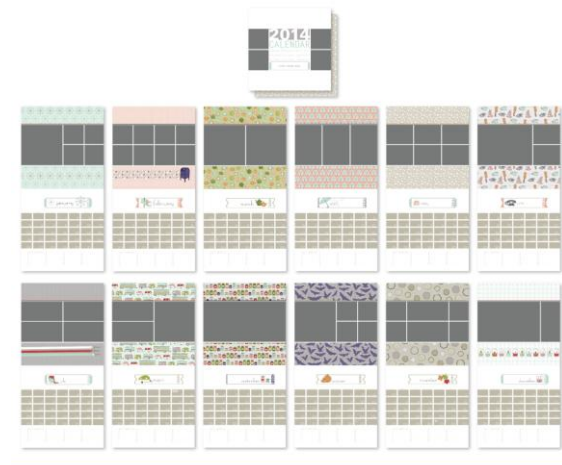

My Digital Studio Downloads: October 8, 2013

WINTER FROST
DESIGNER SERIES
PAPER

Item:
135265

Download includes:
* 12 Designer Series Papers

Colors:
Bermuda Bay, Coastal Cabana, Island Indigo, Pool Party, Smoky Slate, Whisper White

Downloads includes:

- * 26-page designer calendar template (12" x 12")
- * 75-piece SVG stamp brush set
- * 12 Designer Series Papers
- * 26 embellishments

Features:

- * Digital exclusive
- * Make note of your daily life events with this fun calendar
- * Great for gifts too

Colors:

Basic Black, Concord Crush, Crisp Cantaloupe, Crumb Cake, Gumball Green, Lucky Limeade, Peach Parfait, Pool Party, Poppy Parade, Sahara Sand, Smoky Slate, Whisper White

FRIGHT NIGHT
ENSEMBLE

Item:
135642

- Downloads includes:
- * Double-sided postcard invitation template (5" x 7")
 - * 9-page décor designer template (11" x 8-1/2")
 - * 29-page décor designer template (8-1/2 x 11")
 - * 58-piece SVG stamp brush set
 - * 12 Designer Series Papers
 - * 14 embellishments
 - * 9 punches