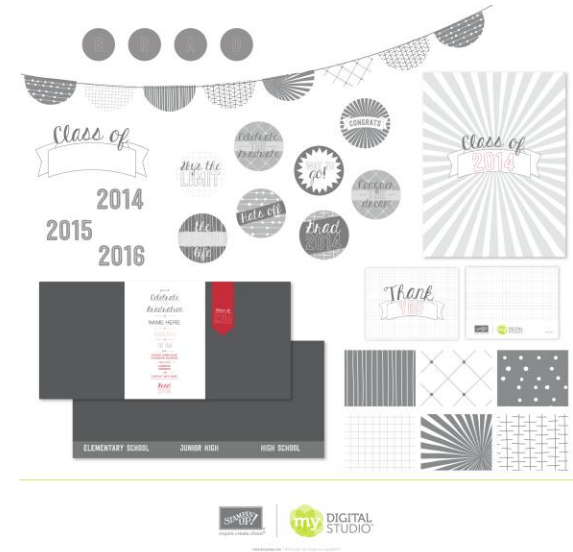

My Digital Studio Downloads: March 11, 2014

THE GRAD LIFE
ENSEMBLE

Item:
137384

- Download includes
- * Thank you greeting card designer template (5-1/2" x 4-1/4")
 - * Trifold announcement (5" x 7")
 - * 3-page décor designer template (8-1/2" x 11")
 - * 89-piece SVG stamp brush set (6 overlays)
 - * 2 embellishments
 - * 5 punches

Features:

- * Digital exclusive
- * Celebrate the recent graduate with this ensemble that includes a banner, framable, invitation, thank you card, and more

Colors:

Basic Black, Basic Gray, Smoky Slate, Whisper White

HIGH TIDE
DESIGNER SERIES
PAPER

Item:
137394

- Download includes
- * 12 Designer Series Papers

Colors:

Calypso Coral, Pacific Point, Smoky Slate, Soft Sky, Summer Starfruit, Whisper White

HELLO, SAILOR
STAMP BRUSH
SET