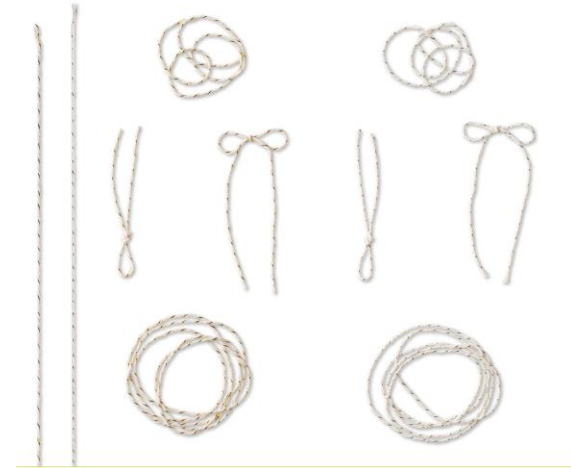

Item:
137385

Download includes:
* 7-piece SVG stamp brush set

1-1/4" STRIPED
GROSGRAIN
RIBBON

Item:
137451

Download includes
* 12 embellishments

Colors:
Pacific Point, Summer Starfruit

GOLD & SILVER
BAKER'S TWINE

Item:
137456

Download includes
* 10 embellishments

BABY, WE'VE
GROWN STAMP
BRUSH SET

Item:
137386

Download includes
* 7-piece SVG stamp brush set (1 SVG, 6 PNG)